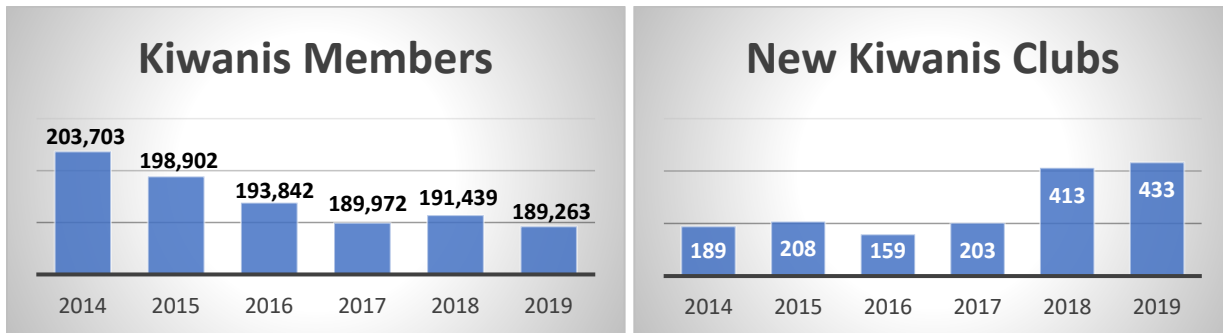

Kiwaniis®

Kiwaniis International
3636 Woodview Trace
Indianapolis, IN 46268 USA
www.kiwaniis.org

November 15, 2019

Dear Kiwanis leader,

We have discovered three errors to the final membership and club numbers for the 2018-19 administrative year, and accordingly have decided to take the unusual step of issuing a **revised annual report of our certified membership for 2018-19**.

The three changes are in the Belgium-Luxembourg District, the Eastern Canada and the Caribbean District, and Korea. The Belgium-Luxembourg and the Eastern Canada and the Caribbean districts both show small increases in membership for the year. Korea's membership remains unchanged from the previous year. These changes revise the overall Kiwanis International membership decreasing from 191,439 to 189,263, now a smaller -1.1% drop.

Our performance compared to the previous five years is shown on the charts below.

The other comments shared in our October 15 release of the 2018-19 membership numbers remain unchanged.

The revised certified membership report is attached.

Best regards,

Stan D. Soderstrom
Executive Director